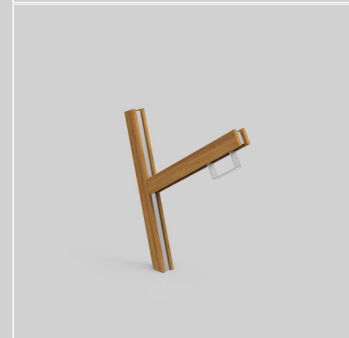

Oxley Bike Rack

Specifications

DIMENSIONS

W:800mm H:850mm D:40/80mm

FRAME

Powder coated 304 grade stainless steel,

or brushed 304 grade stainless steel.

CLADDING

Select grade hardwood,

or Timber composite.

Alternative materials & finishes available upon request.